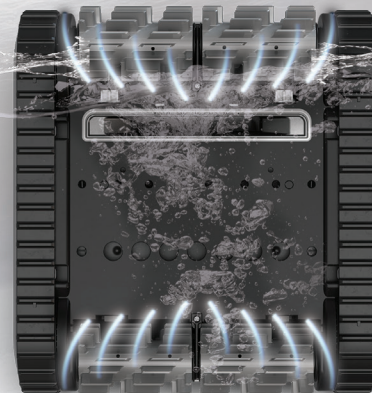

## MORE THOROUGH CLEANING WITH SUPERIOR MANEUVERABILITY.

The Polaris® PCX™ 864 delivers enhanced maneuverability and advanced Double Helix brushes in the front and rear for superior debris collection with vigorous scrubbing of your pool floor, walls and waterline.

### FRONT AND REAR DOUBLE HELIX BRUSHES

Proprietary blade design that helps channel dirt and debris to the inlet