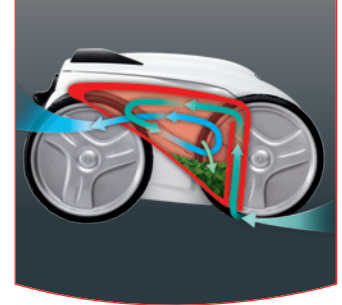

VORTEX VACUUM TECHNOLOGY

25% more vacuum power and 4x the debris capacity of other robotic cleaners.