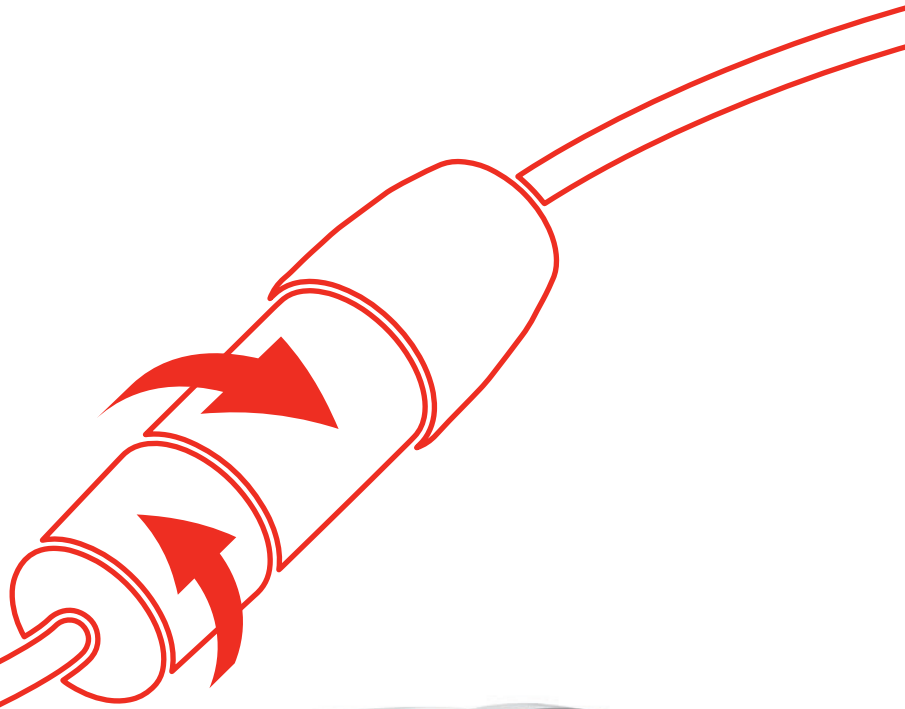

NOW WITH  
**TANGLE-  
REDUCING  
SWIVEL**

P955

P945

**VORTEX VACUUM  
TECHNOLOGY**

**EASY LIFT  
SYSTEM**

**4-WHEEL  
DRIVE**

**ROBOTIC**  
PREMIUM ROBOTIC POOL CLEANERS

## NEW TANGLE-REDUCING SWIVEL

Low-torque, waterproof swivel keeps cable from tangling during operation.