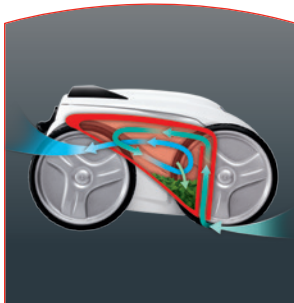

NOW WITH  
**TANGLE-  
REDUCING  
SWIVEL**

P955

P945

**VORTEX VACUUM  
TECHNOLOGY**

**EASY LIFT  
SYSTEM**

**4-WHEEL  
DRIVE**

**ROBOTIC**  
PREMIUM ROBOTIC POOL CLEANERS

## NEW TANGLE-REDUCING SWIVEL

Low-torque, waterproof swivel keeps cable from tangling during operation.