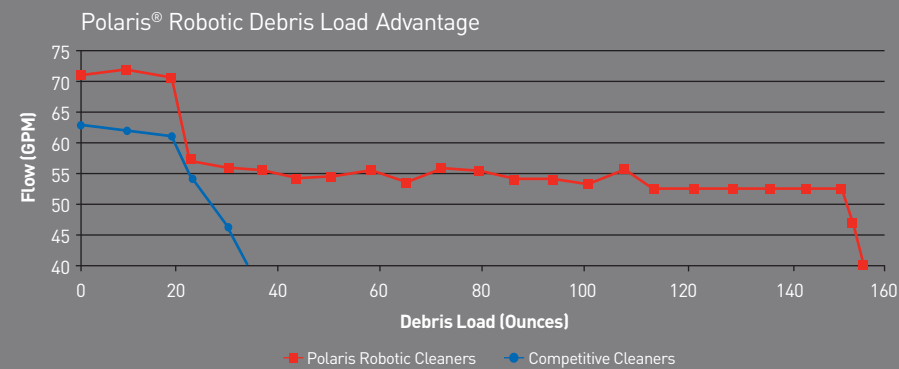

Newly Enhanced!

	P94	P93	P91
Vortex Vacuum Technology	Yes	Yes	Yes
Specialty Feature	Lift System	—	—
Filter Canister Access	Top Access	Top Access	Top Access
Filter Type	All Purpose Canister	All Purpose Canister	All Purpose Canister
Canister Size	Large	Large	Medium
Rear Water Cleaning Stream	Yes	Yes	Yes
Cleaning Area	Pool Floor, Walls and Tile Line	Pool Floor, Walls and Tile Line	Pool Floor and Cove
Scrubs Tile	Yes	Yes	No
Cleaning Cycle	7-Day Programmable	2 Cycles (1.5, 2.5 hrs)	1 Cycle (2 hrs)
Transport Caddy	Included	Included	Not Available
Drive	4WD	2WD	2WD
Scrubbing Brush	Pleated	Pleated	Pleated
Pool Size	Up to 50'	Up to 50'	Up to 40'
Pool Surfaces	All Pool Surfaces	All Pool Surfaces	All Pool Surfaces
Weight	16 lbs	16 lbs	12 lbs

Efficiency and Convenience

Vortex Vacuum Technology allows Polaris Robotic Cleaners to capture over 4 times the debris load of other cleaners. Reduces filter cleanings by up to 70%, so it keeps working where other robotic cleaners can't.