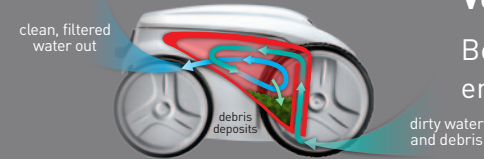

POLARIS ROBOTIC POOL CLEANERS — THE DRIVING FORCE IN CLEAN

Vortex Vacuum Technology

Best vacuum power and performance. Breakthrough technology enables extraordinary cleaning power without losing suction.